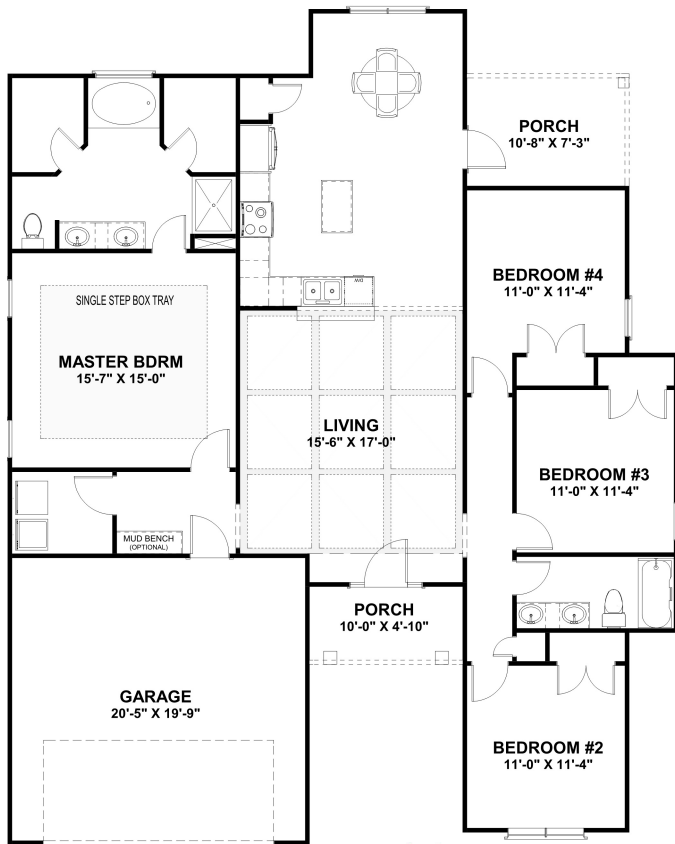

THE JASMINE

1851 SQFT

THE ROSE

1792 SQFT