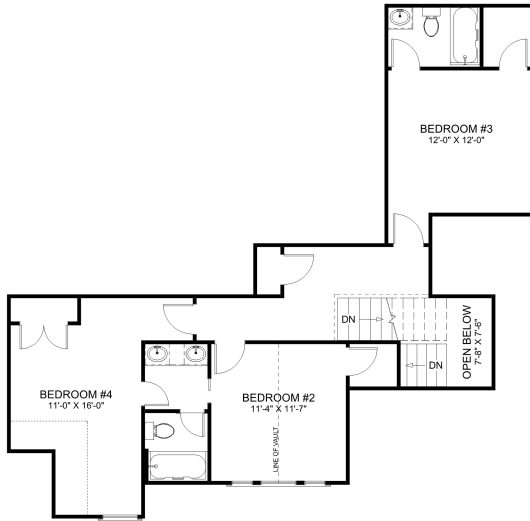

THE MAGNOLIA

OPTION A

4 BEDROOM
PRIVATE OFFICE
2733 SQFT

OPTION B

**NOTE: THESE TWO OPTIONS REQUIRE
DIFFERENT FOUNDATION LAYOUTS**