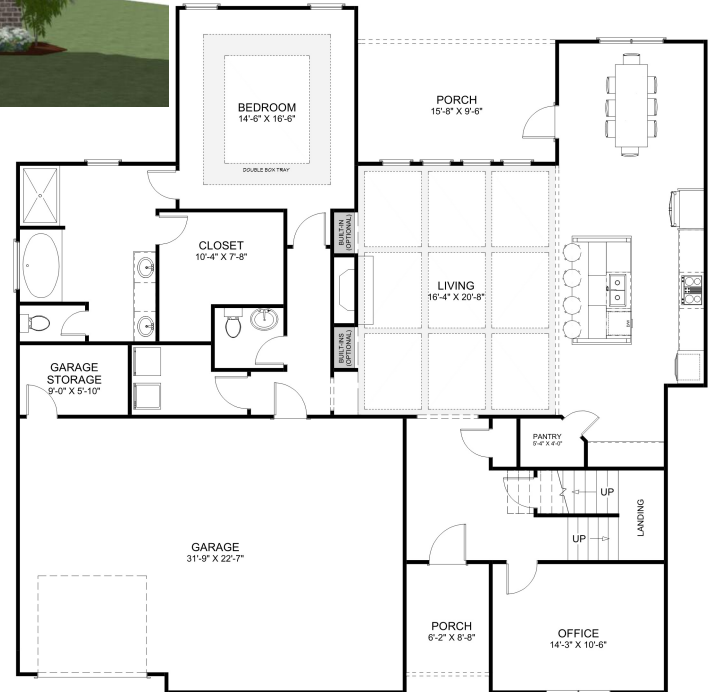

THE MAGNOLIA

OPTION A

4 BEDROOM
PRIVATE OFFICE
2733 SQFT

OPTION B

**NOTE: THESE TWO OPTIONS REQUIRE
DIFFERENT FOUNDATION LAYOUTS**