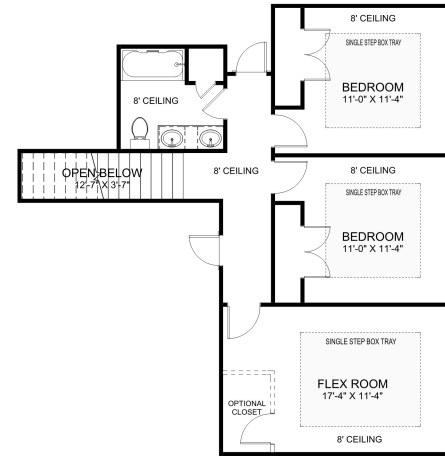

THE NILE

OPTION A

5 BEDROOM
FLEX ROOM
2499 SQFT

OPTION B

NOTE: THESE TWO OPTIONS REQUIRE
DIFFERENT FOUNDATION LAYOUTS