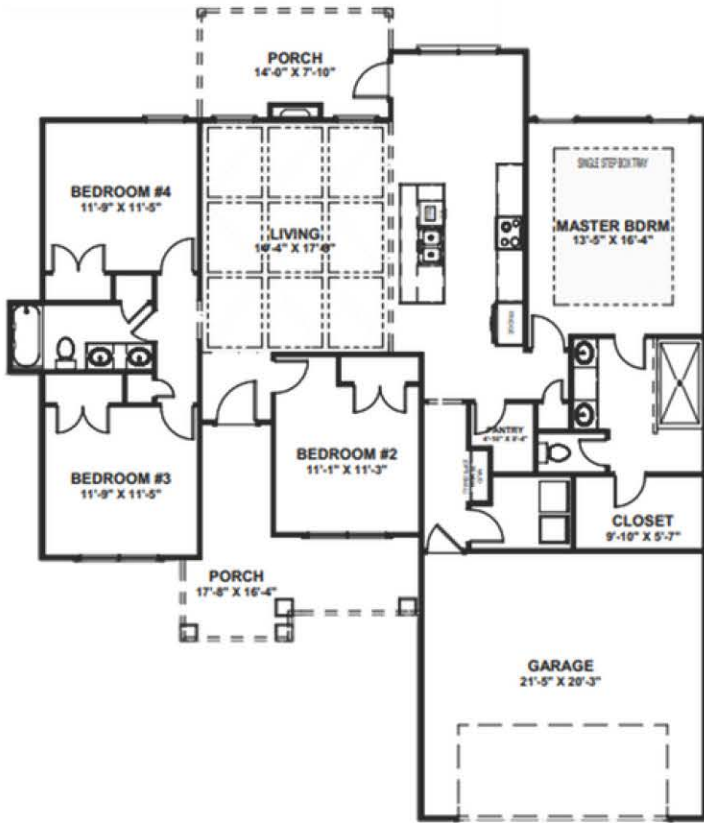

# THE ALPINE

AT THE FIELDS AT PLANTER'S RIDGE

OPTIONAL FLEX SPACE

OPTION A

OPTION B

OPTION C

4 BEDROOMS 1769 SQFT

LET'S CHAT!  
(478) 322-0028  
SCAN ME