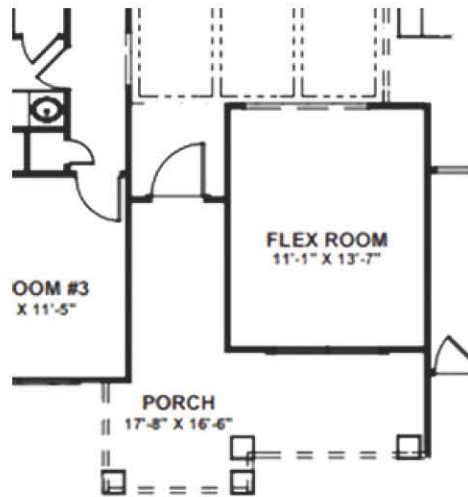

# THE ALPINE

AT THE FIELDS AT PLANTER'S RIDGE

OPTIONAL FLEX SPACE

OPTION A

OPTION B

OPTION C

4 BEDROOMS 1769 SQFT

LET'S CHAT!  
(478) 322-0028  
SCAN ME