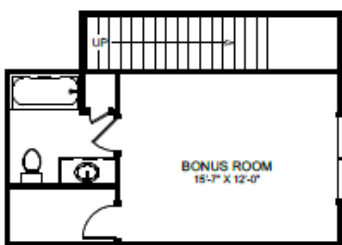

THE COOSA

Option A

Option B

Option C

4 Bedroom
Dining Room
2,714 Sq Ft

Contact
(478) 322-0028

Riverbend
NORTH

OPTIONAL BONUS ROOM
(ADDS APPROX. 410 SQFT)